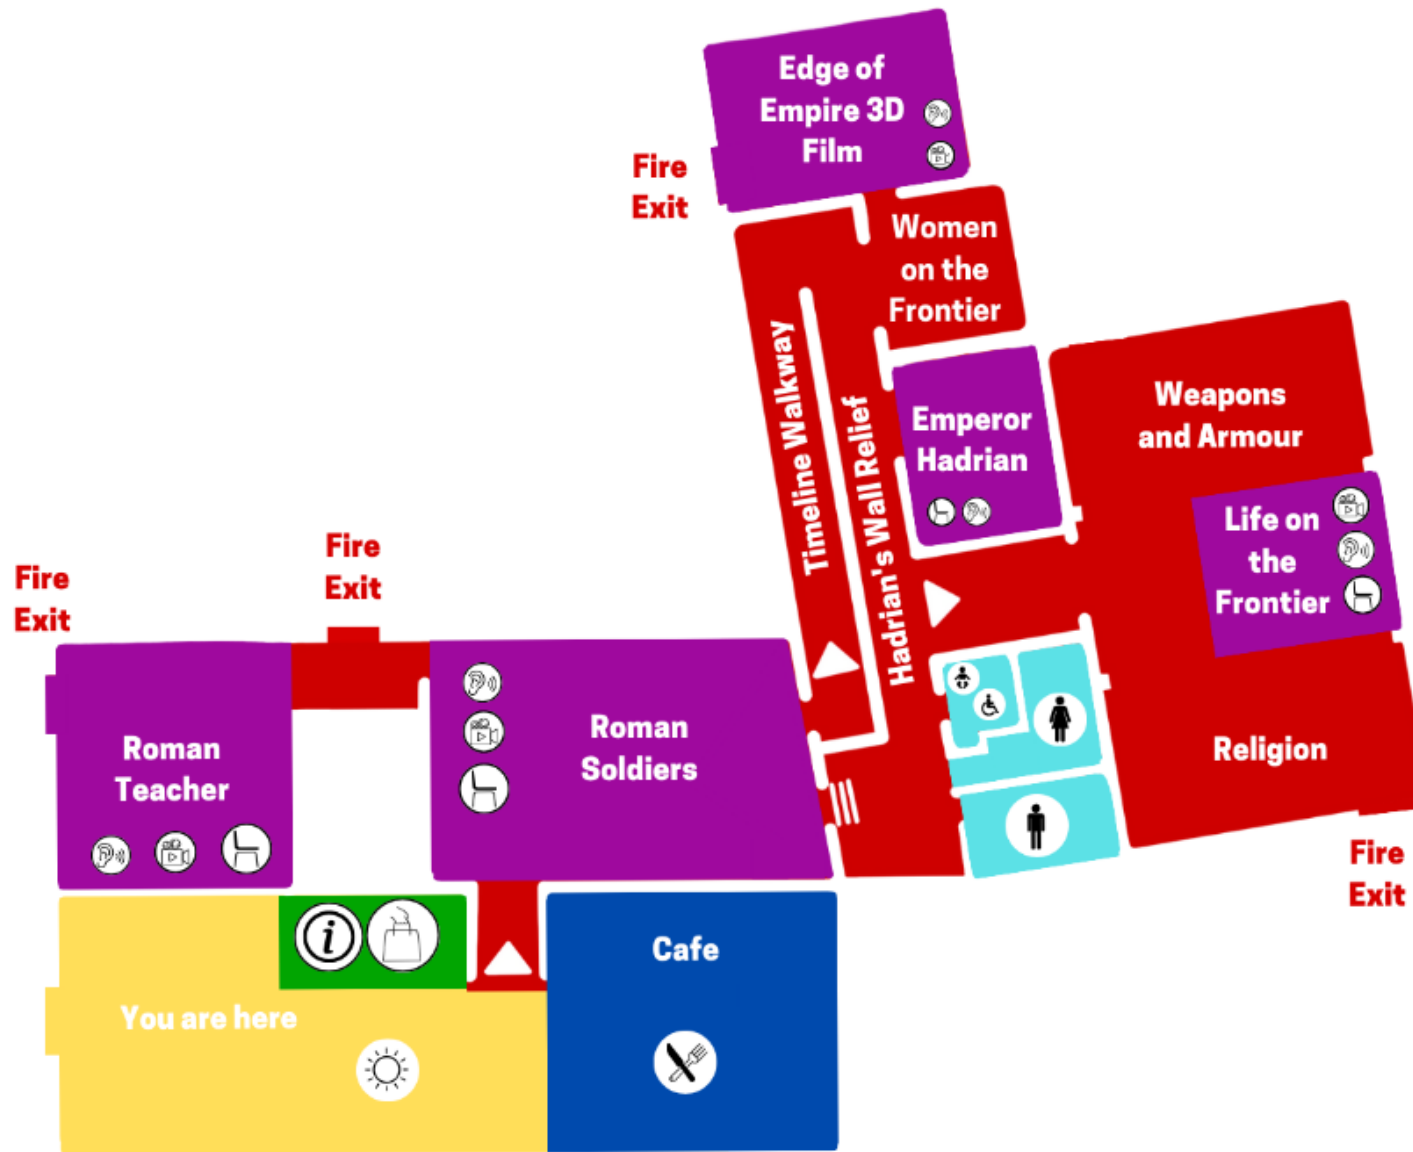

Roman Army Museum

Made possible with

Heritage Fund

VINDOLANDA CHARITABLE TRUST